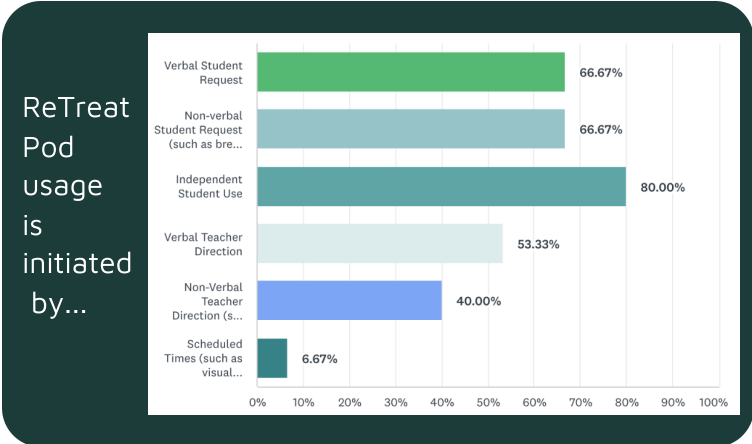

ReTreat Pod Survey Results

We surveyed support teachers who have purchased ReTreat Pods in their school and we thank everyone who completed the ReTreat Pod survey. 2PS is working with sound engineers to keep refining these as per helpful suggestions below.

2PS in conjunction with Associated Plastics have fabricated 160 ReTreat Pods in 42 schools in Tasmania

100% of responders reported that student class engagement is generally good after use of a ReTreat Pod

Sensory Respite is the primary reason for ReTreat pod Usage