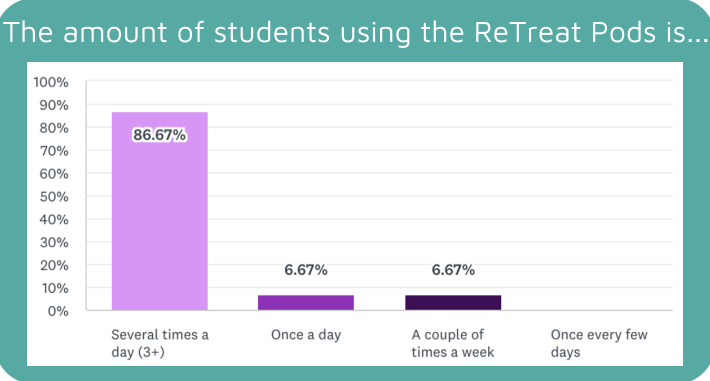

ReTreat Pod Survey Results

We surveyed support teachers who have purchased ReTreat Pods in their school and we thank everyone who completed the ReTreat Pod survey. 2PS is working with sound engineers to keep refining these as per helpful suggestions below.

2PS in conjunction with Associated Plastics have fabricated 160 ReTreat Pods in 42 schools in Tasmania

100% of responders reported that student class engagement is generally good after use of a ReTreat Pod

Sensory Respite is the primary reason for ReTreat pod Usage