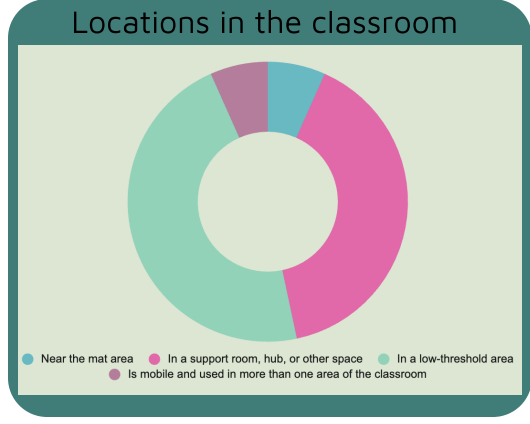

ReTreat Pod Survey Results

We surveyed support teachers who have purchased ReTreat Pods in their school and we thank everyone who completed the ReTreat Pod survey. 2PS is working with sound engineers to keep refining these as per helpful suggestions below.

2PS in conjunction with Associated Plastics have fabricated 160 ReTreat Pods in 42 schools in Tasmania

100% of responders reported that student class engagement is generally good after use of a ReTreat Pod

Sensory Respite is the primary reason for ReTreat pod Usage